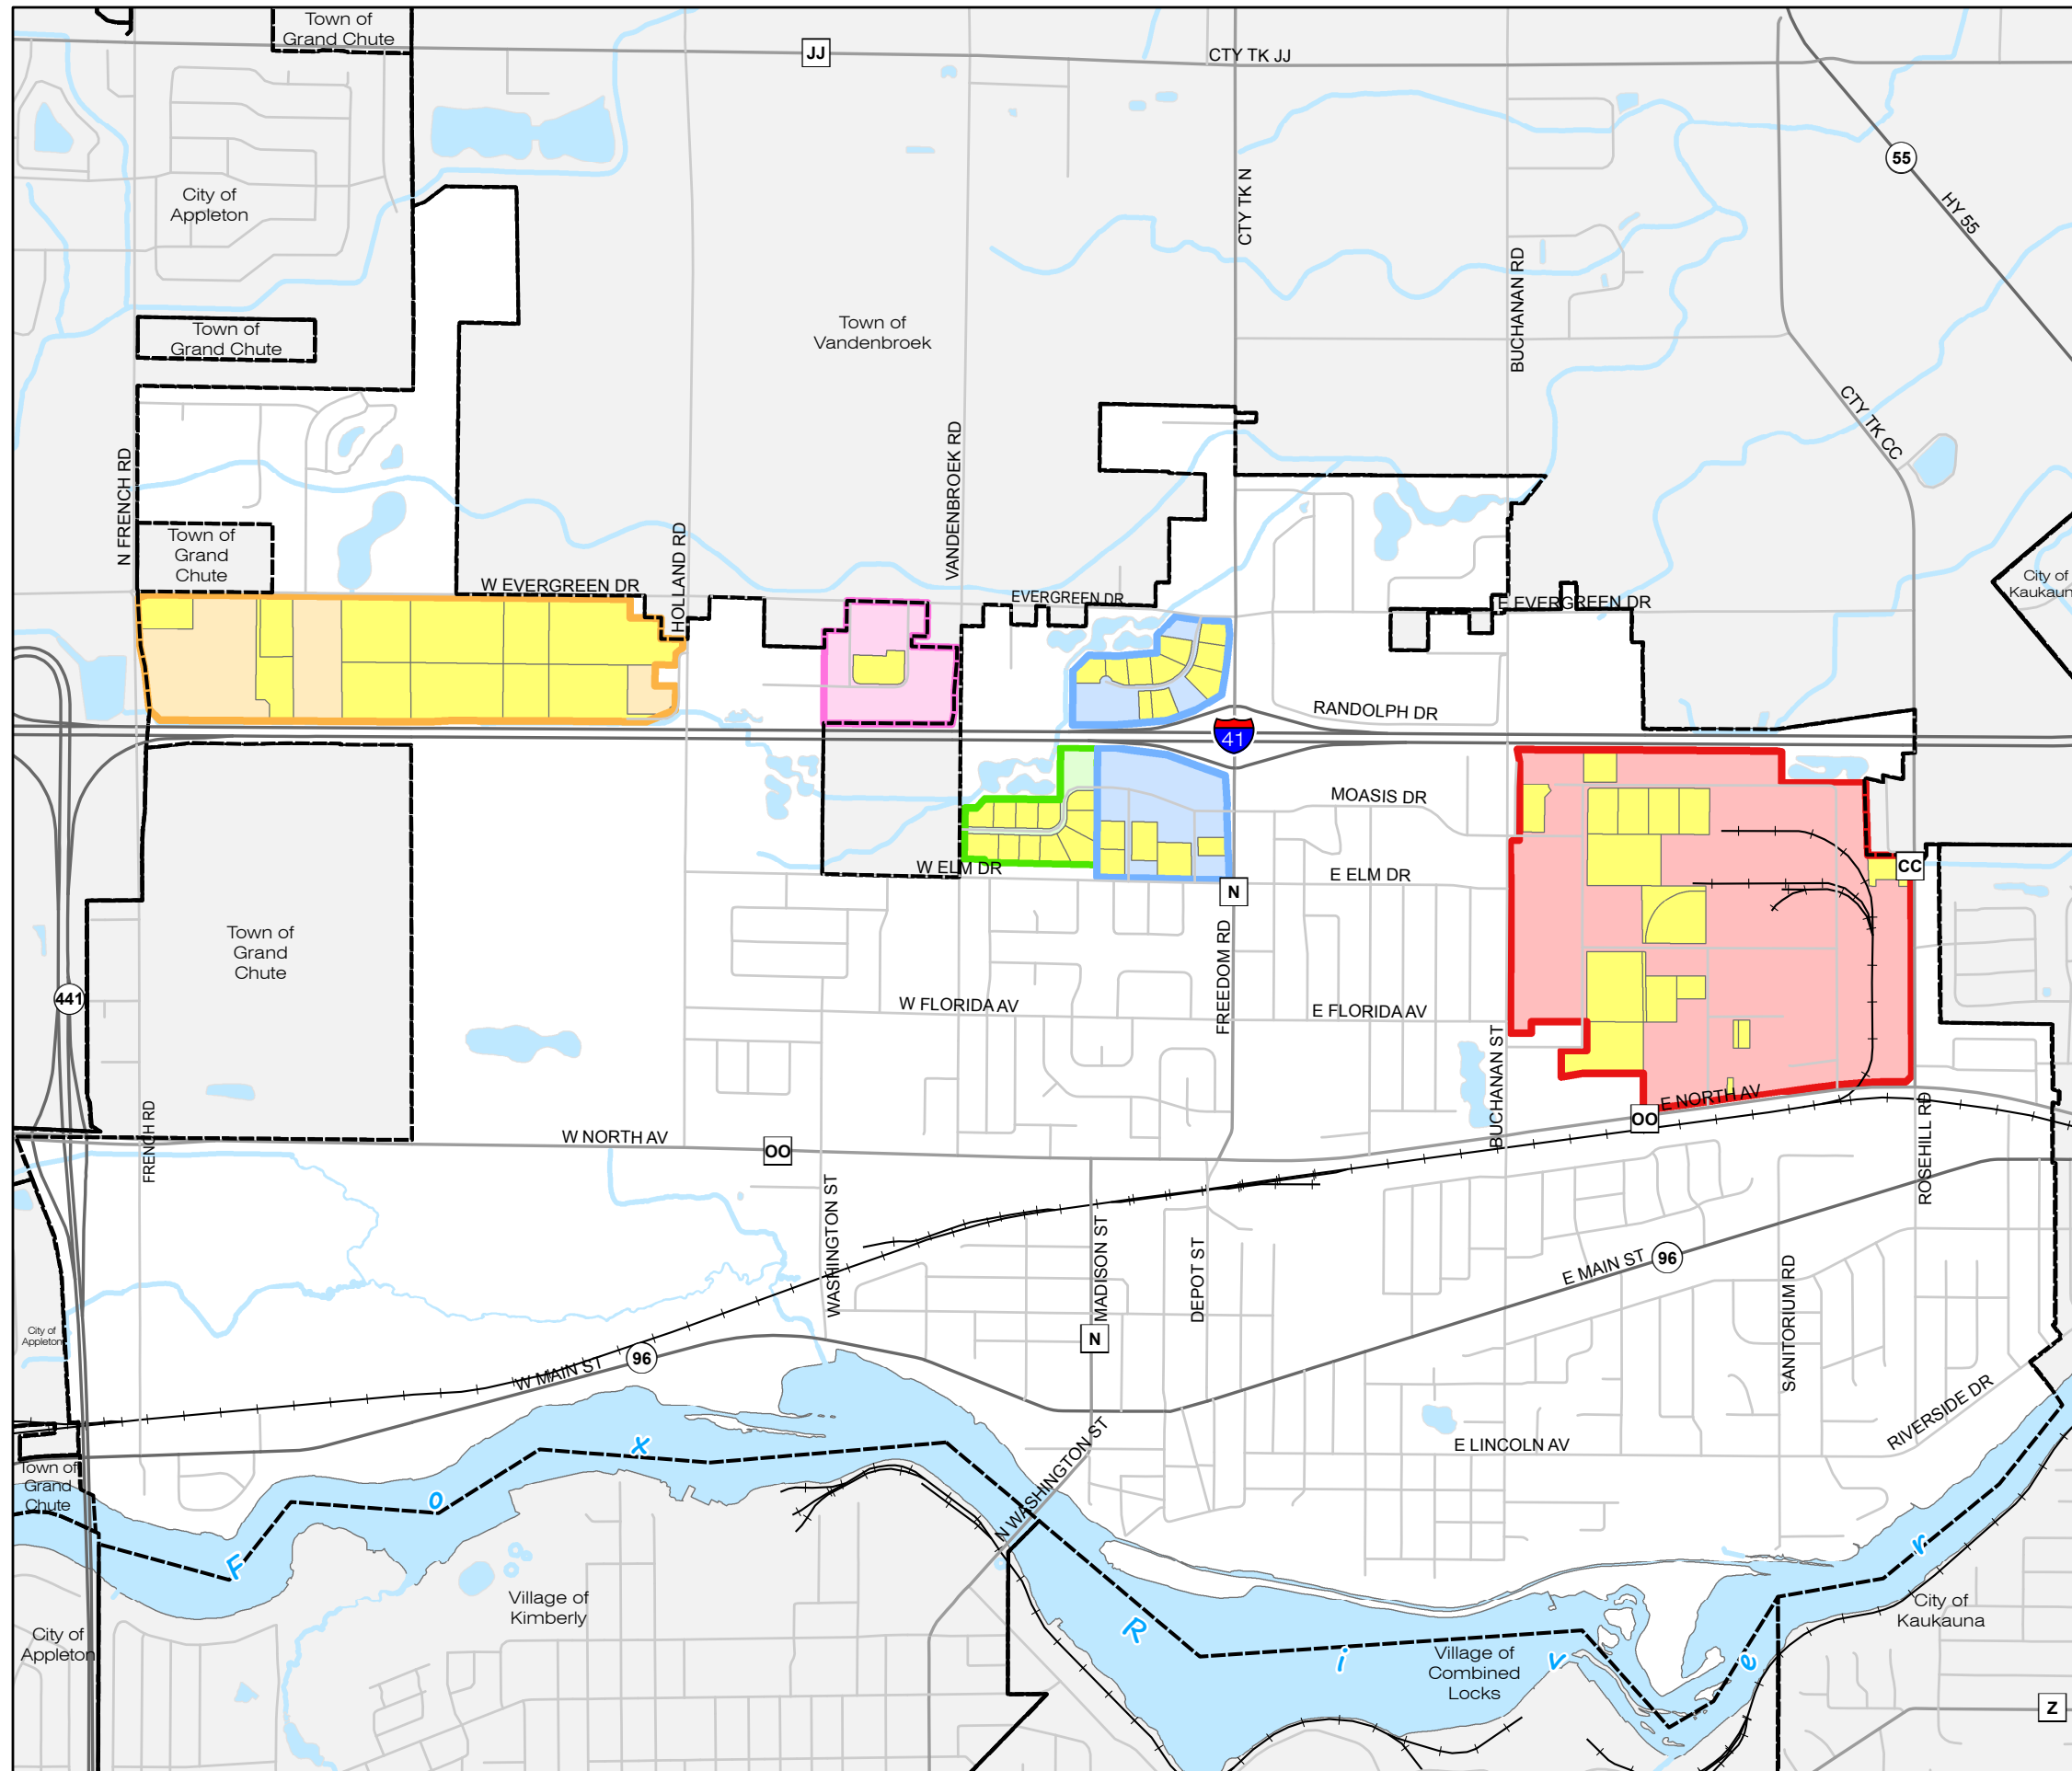

MAP 1B

Industrial & Business Parks

Village of Little Chute
Comprehensive Plan

-  Vacant Parcels
-  Bayland Business Park
-  HJT Business Park
-  Little Chute Industrial Park
-  Northwest Business Park
-  Schumacher Business Park
-  Municipal Boundary

Sources: Outagamie County and Village of Little Chute.
April 2016.

0 0.25 0.5 1 Miles