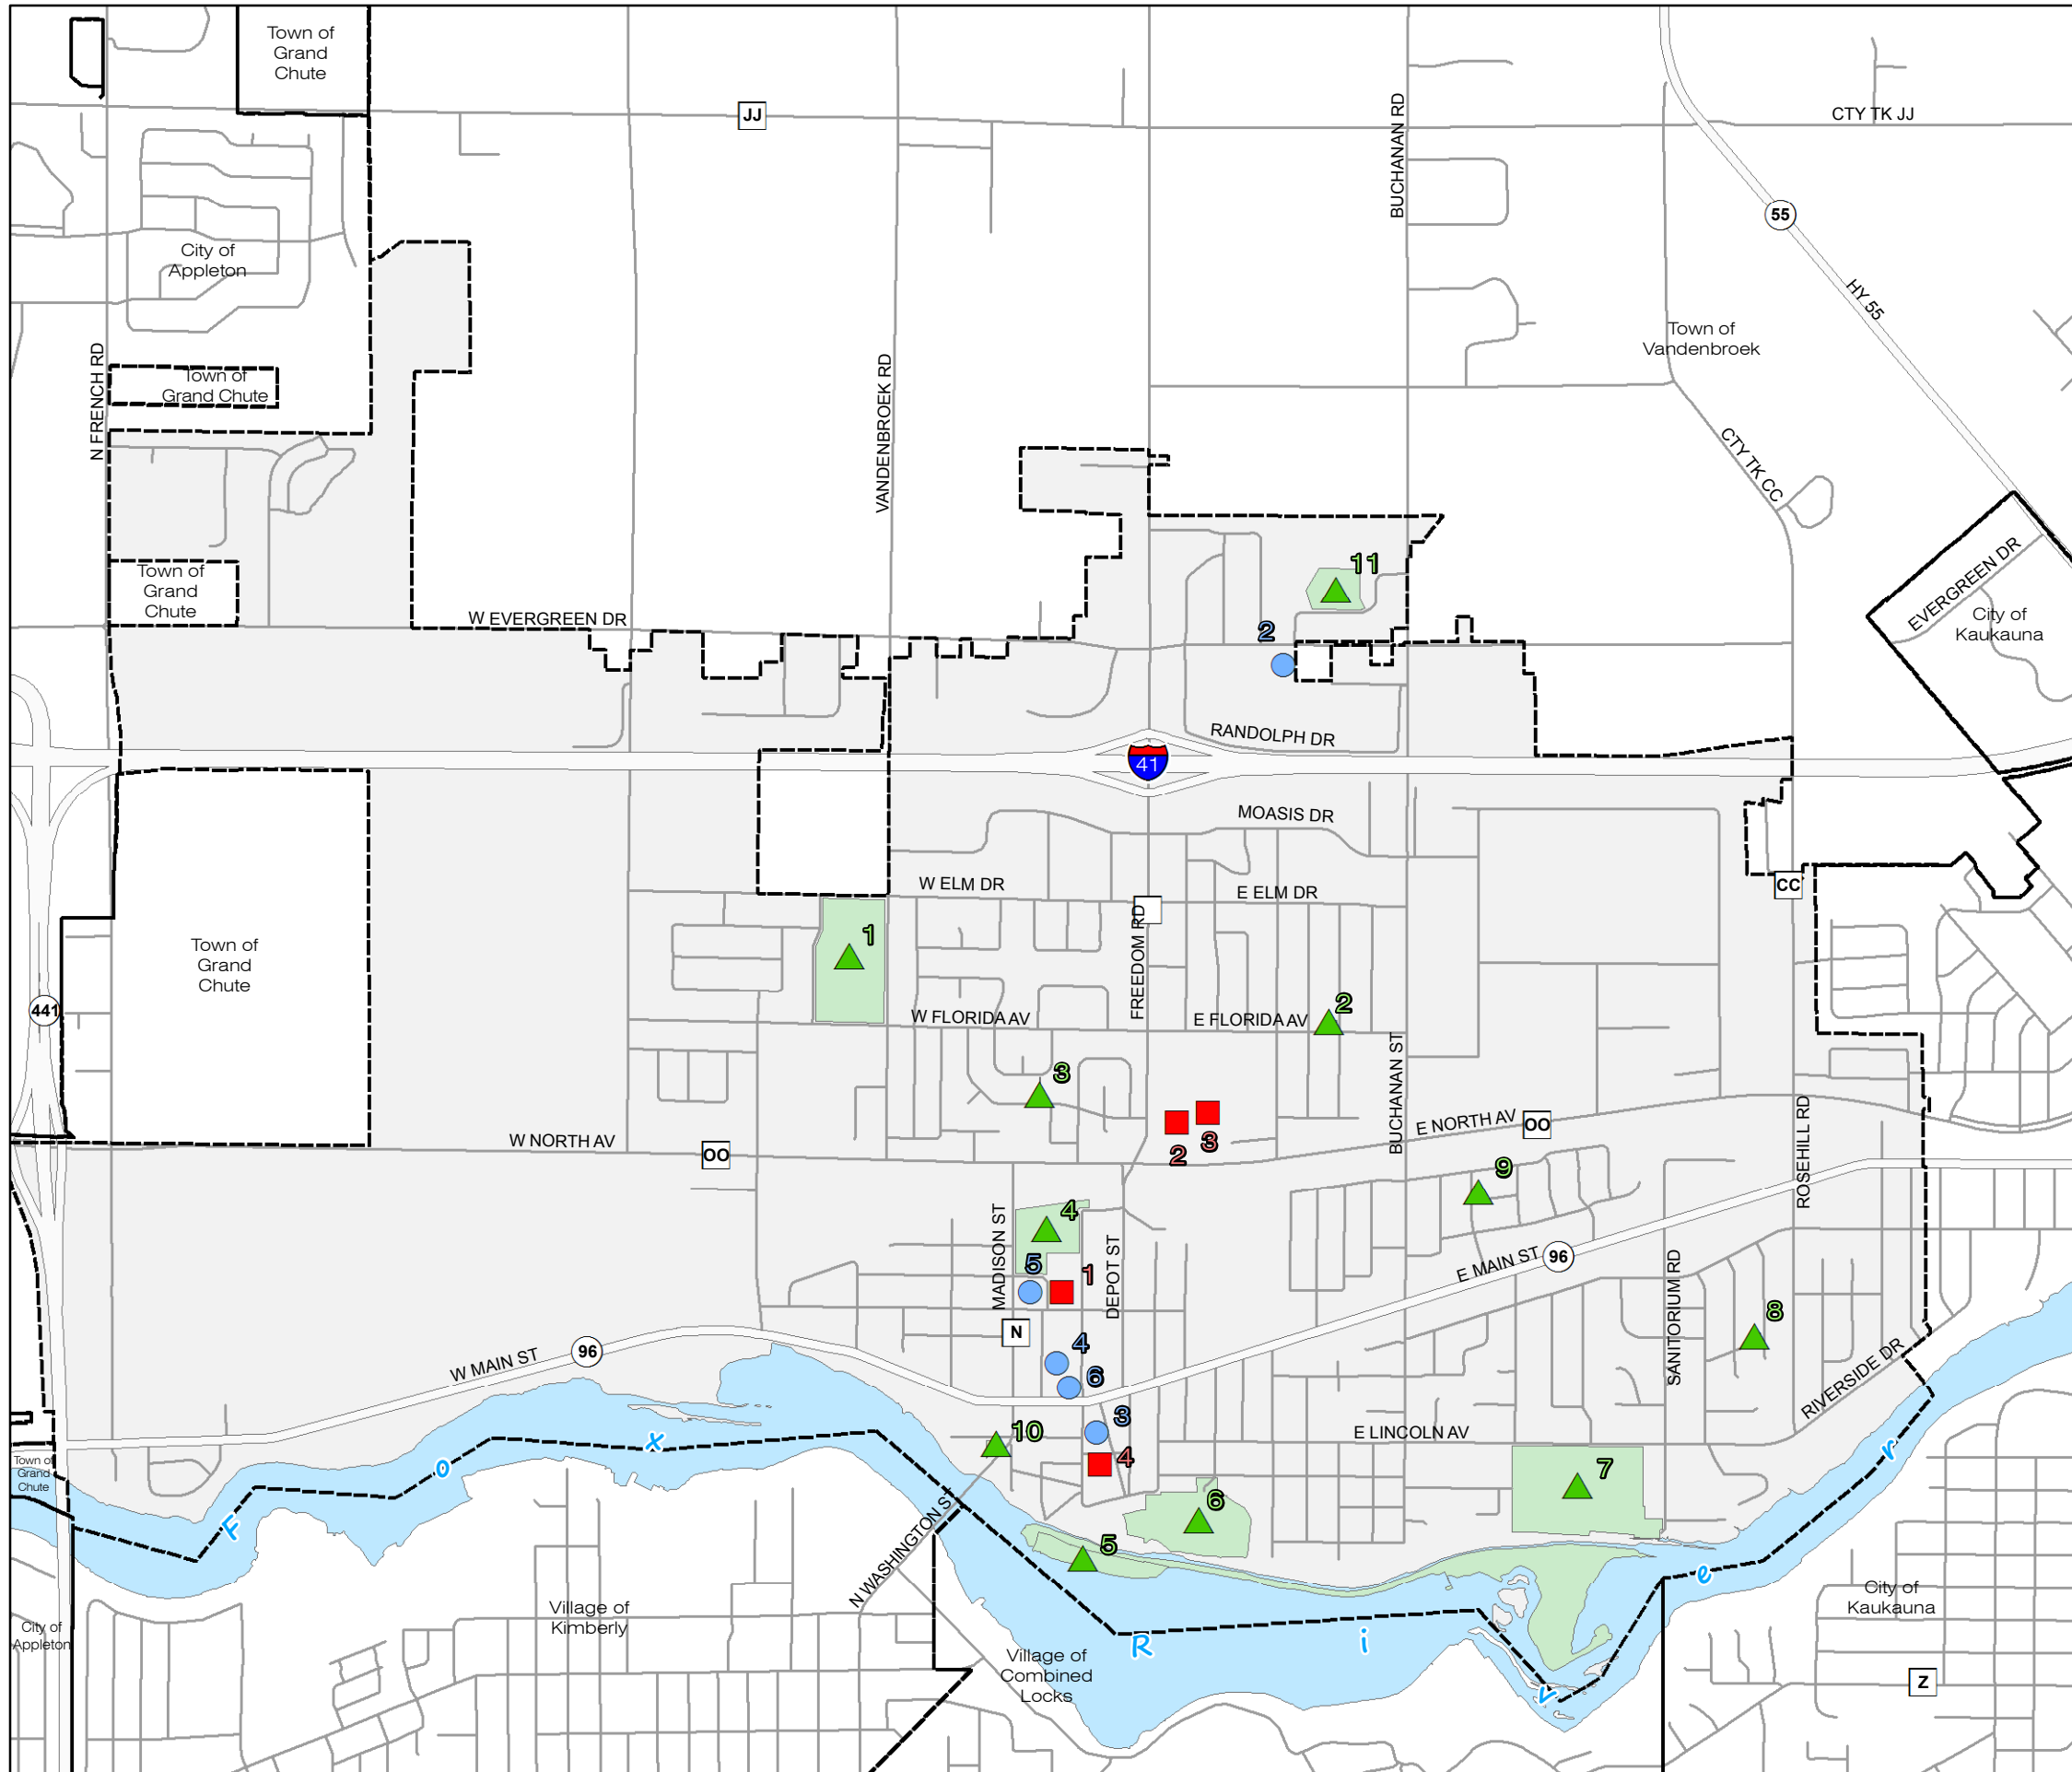

MAP 8

Community Facilities

Village of Little Chute
Comprehensive Plan

- Community Facilities
 - 1 Municipal Services Building
 - 2 Water Department
 - 3 Post Office
 - 4 Gerard H. Van Hoof Memorial Library & Civic Center
 - 5 Safety Center
 - 6 Village Hall

- Educational Institutions
 - 1 Little Chute Elementary School
 - 2 Little Chute Middle School
 - 3 Little Chute High School
 - 4 St John's School

- ▲ Village Parks
 - 1 Vanlieshout Park
 - 2 Kinley Tot Lot
 - 3 P. VanZeeland Tot Lot
 - 4 Legion Park
 - 5 Island Park
 - 6 Doyle Park
 - 7 Heesakker Park
 - 8 Miller Lane Tot Lot
 - 9 Jaycee Tot Lot
 - 10 Heritage Park
 - 11 Creekview Park

Municipal Boundary

Sources: Outagamie County and Village of Little Chute.
April 2016.