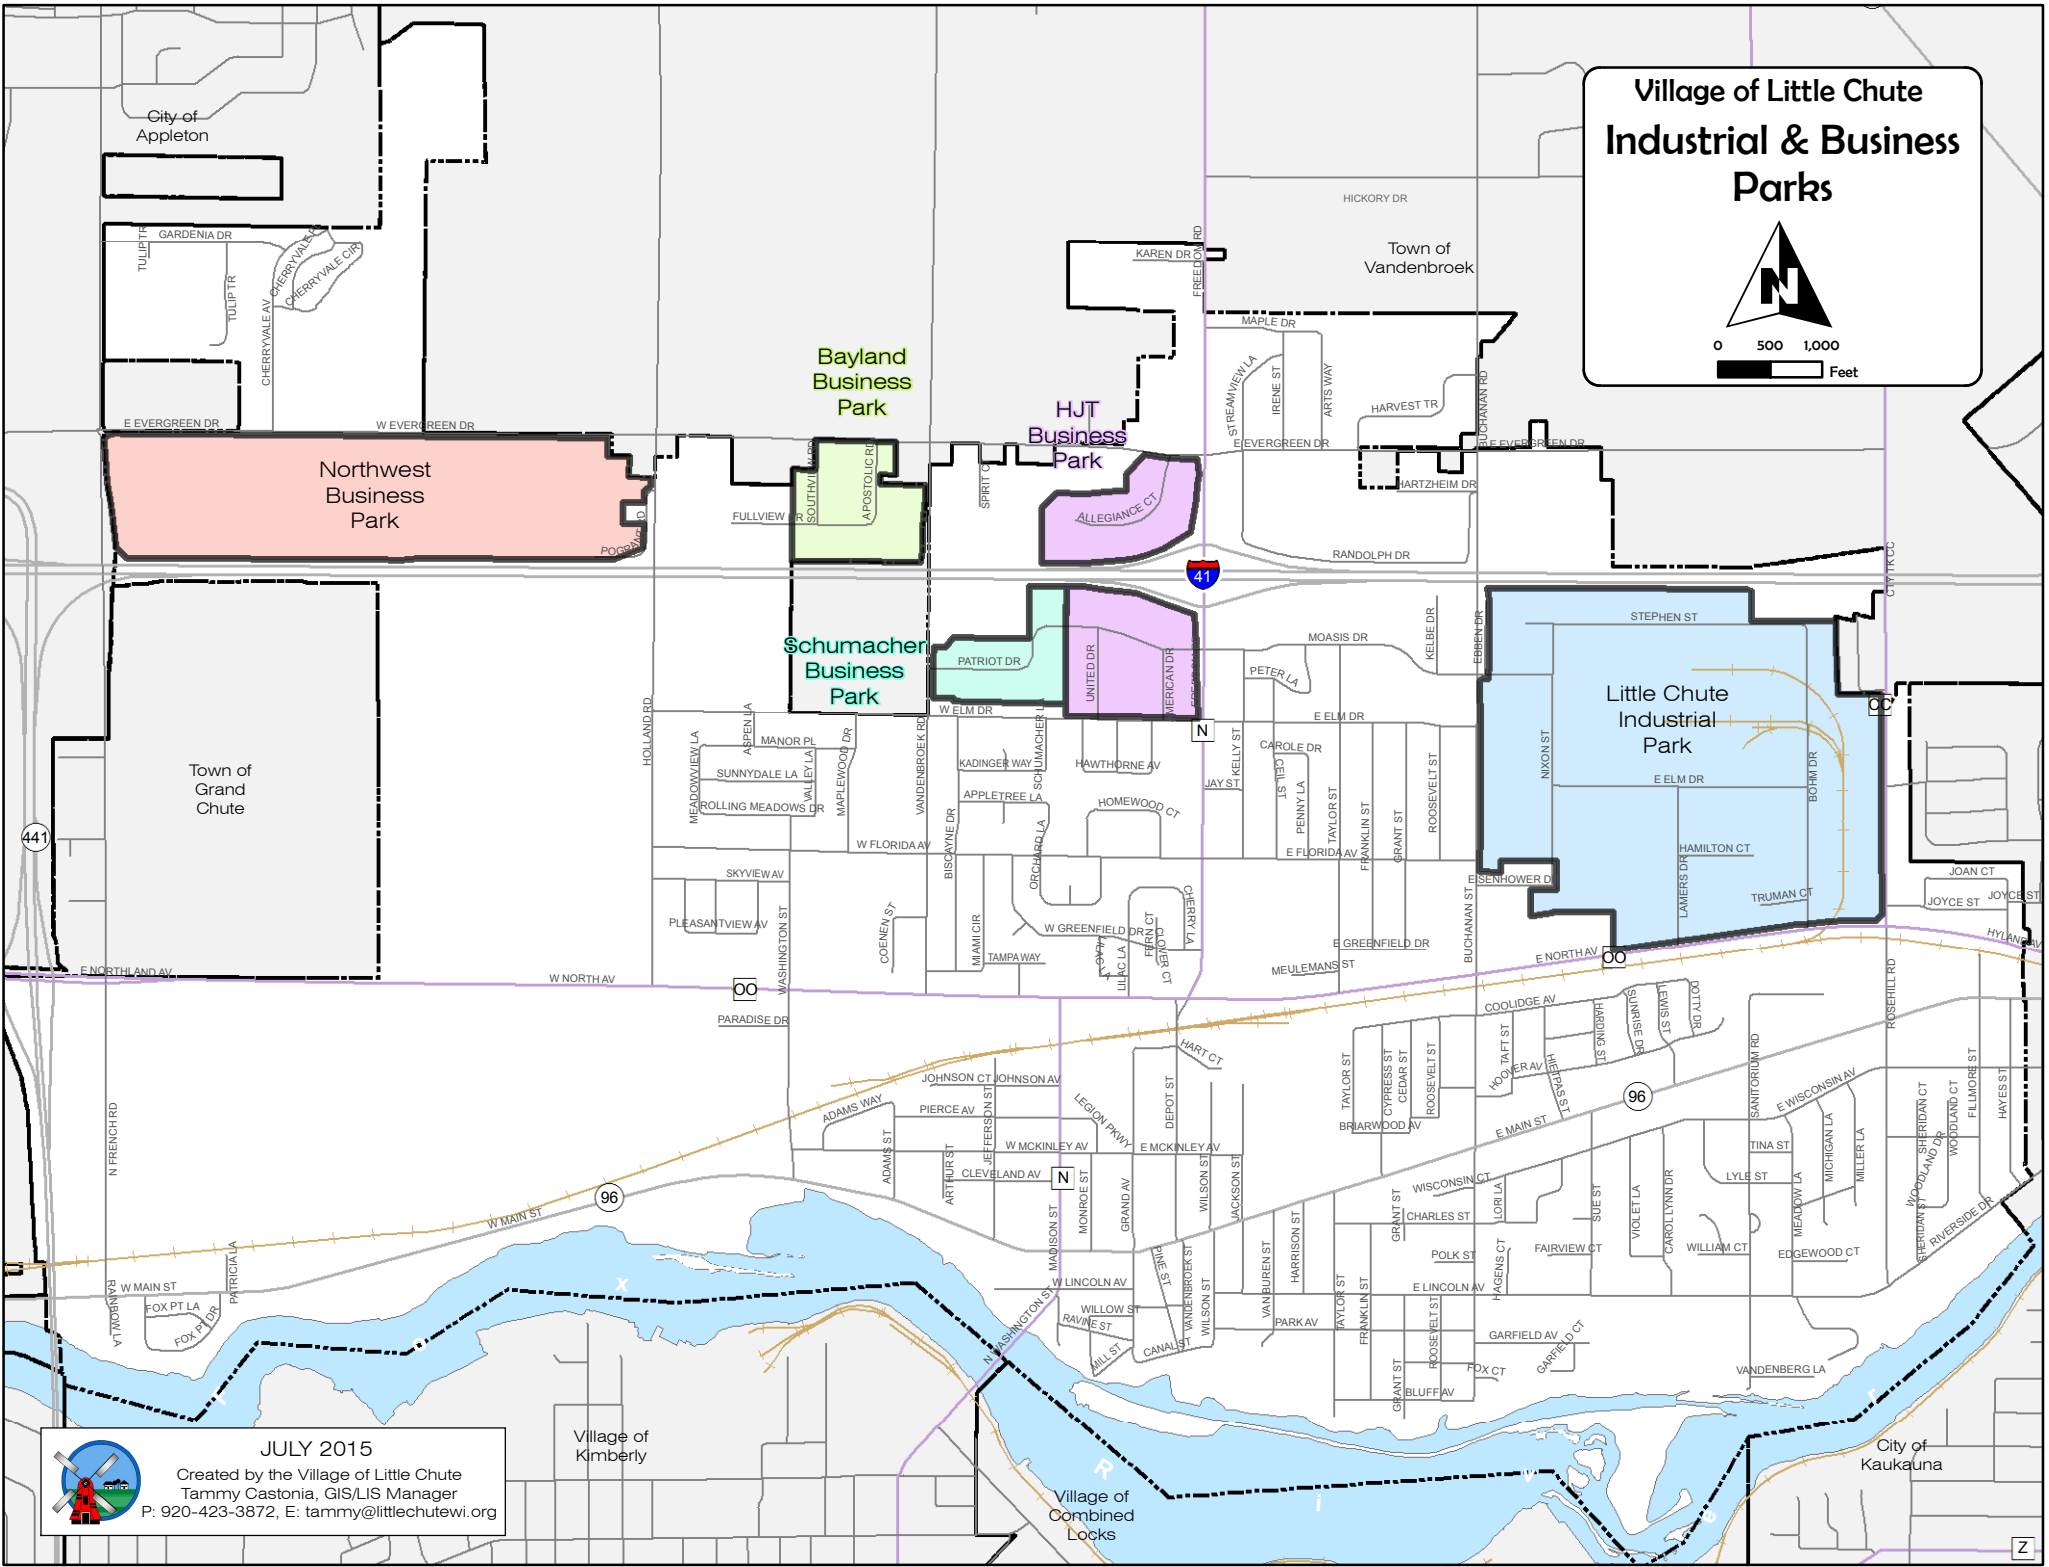

Village of Little Chute Industrial & Business Parks

0 500 1,000
Feet

JULY 2015
 Created by the Village of Little Chute
 Tammy Castonia, GIS/LIS Manager
 P: 920-423-3872, E: tammy@littlechutewi.org

Village of Kimberly

Village of Combined Locks

City of Kaukauna

Z